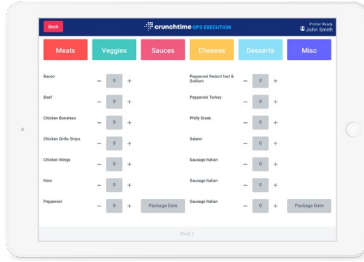

Crunchtime Labels

FOOD PREP LABELING & EXPIRATION MANAGEMENT

Ensure that products are labeled with the correct expiration dates/times, details, and allergen information

Save employees 30+ minutes per store per day

Confirm that stores are doing prep work correctly and on time

Crunchtime Labels is much easier to manage than our previous labeling system. We have a lot more bulk upload features than I'm accustomed to, so my time of managing shelf life and labels has been seriously reduced.

sweetgreen **Jenn Huntress**
Senior Ops Services Associate
Sweetgreen

Capabilities

An integrated part of the Crunchtime Ops Execution platform

-  Automatic calculation of expiration dates/times eliminates human error
-  Centralized ingredient catalogue is always up-to-date in every store
-  Real-time reporting shows whether prep-labeling is done correctly and on time

How it works

Stores install internet-connected label printer and labels

Employees use the Labels app to print labels with accurate information

Reporting gives operators insights into food prep in each store