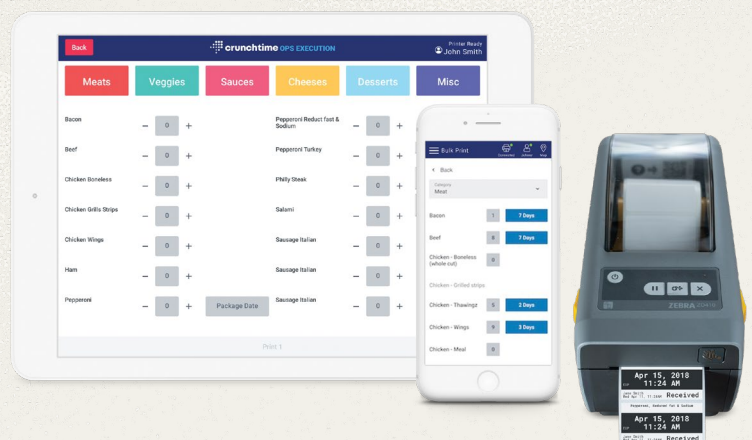

Crunchtime Labels

FOOD PREP LABELING & EXPIRATION MANAGEMENT

Ensure that products are labeled with the correct expiration dates/times, details, and allergen information

Save employees 30+ minutes per store per day

Confirm that stores are doing prep work correctly and on time

Crunchtime Labels is much easier to manage than our previous labeling system. We have a lot more bulk upload features than I'm accustomed to, so my time of managing shelf life and labels has been seriously reduced.

sweetgreen **Jenn Huntress**
Senior Ops Services Associate
Sweetgreen

Capabilities

An integrated part of the Crunchtime Ops Execution platform

-  Automatic calculation of expiration dates/times eliminates human error
-  Centralized ingredient catalogue is always up-to-date in every store
-  Real-time reporting shows whether prep-labeling is done correctly and on time

How it works

Stores install internet-connected label printer and labels

Employees use the Labels app to print labels with accurate information

Reporting gives operators insights into food prep in each store