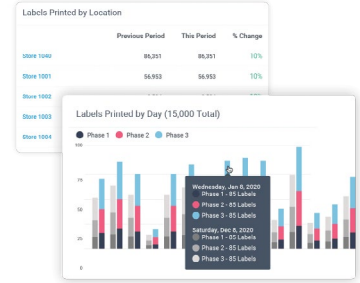

Confirm that stores are doing prep work correctly and on time

Crunchtime Labels is much easier to manage than our previous labeling system. We have a lot more bulk upload features than I'm accustomed to, so my time of managing shelf life and labels has been seriously reduced.

sweetgreen **Jenn Huntress**
Senior Ops Services Associate
Sweetgreen

Capabilities

An integrated part of the Crunchtime Ops Execution platform

-  Automatic calculation of expiration dates/times eliminates human error
-  Centralized ingredient catalogue is always up-to-date in every store
-  Real-time reporting shows whether prep-labeling is done correctly and on time

How it works

Stores install internet-connected label printer and labels

Employees use the Labels app to print labels with accurate information

Reporting gives operators insights into food prep in each store

Features

Printer

Zebra ZD410 Direct Thermal Printer

- Thermal Printer (no ink required)
- Bluetooth 4.1 connectivity
- Print speed: 360 labels/minute
- Ultra-compact design for space-constrained areas

Labels