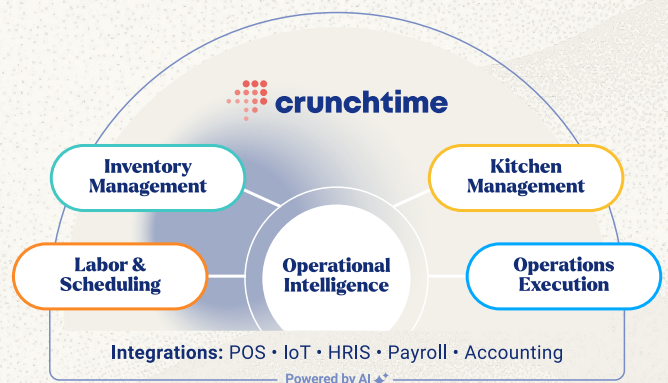

© Crunchtime Information Systems, Inc. All rights reserved.